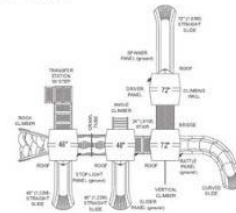

PlaySimple™ Lookout Point
PSD-1106-FTD • AGE: 5-12