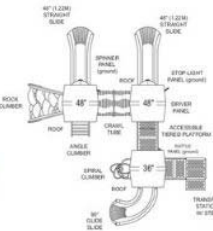

PlaySimple™ Mega Fun Station
PSD-1108-FTD • AGE: 2-5