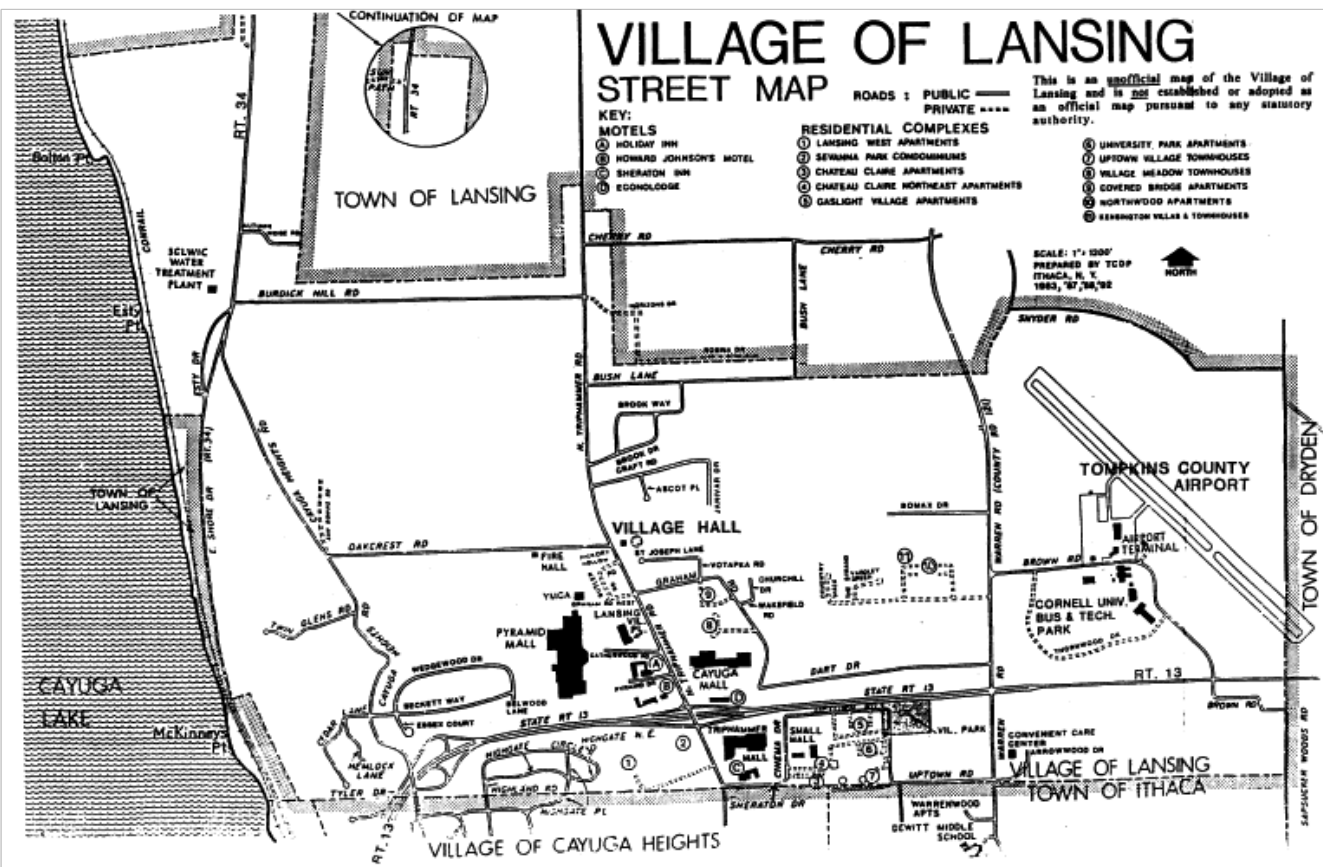

VILLAGE OF LANSING STREET MAP

This is an **unofficial** map of the Village of Lansing and is **not** established or adopted as an official map pursuant to any statutory authority.

1. **KEY:**
2. **MOTELS**
- ① HOLIDAY INN
  - ② HOWARD JOHNSON'S MOTEL
  - ③ SHERATON INN
  - ④ EDGEMOORE

1. **RESIDENTIAL COMPLEXES**
- ① LANSING WEST APARTMENTS
  - ② SEYMOUR PARK CONDOMINIUMS
  - ③ CHATEAU CLARE APARTMENTS
  - ④ CHATEAU CLARE NORTHEAST APARTMENTS
  - ⑤ GASLIGHT VILLAGE APARTMENTS

ROADS : PUBLIC ——— PRIVATE - - - -

SCALE: 1" = 1000'
PREPARED BY TCOP
ITHACA, N. Y.
1983, '87, '88, '92

VILLAGE OF CAYUGA HEIGHTS

VILLAGE OF LANSING
TOWN OF ITHACA